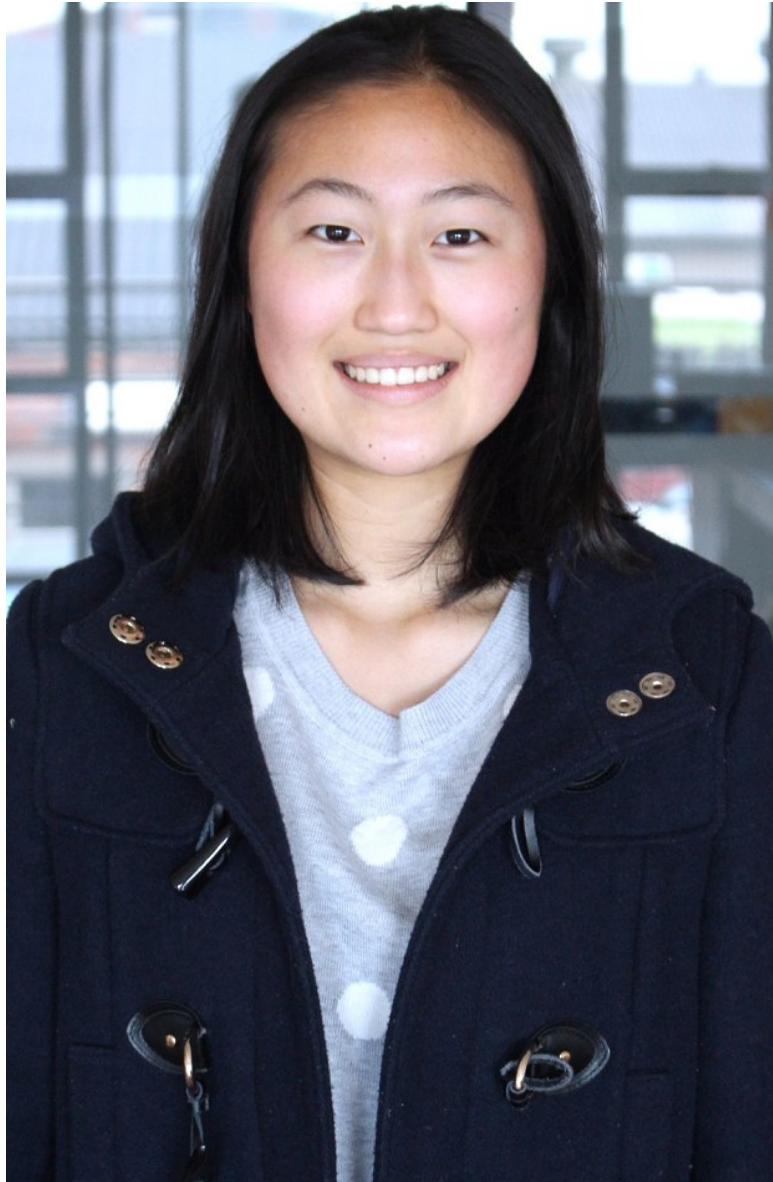

CHAE-RIN KIM

Height 164cm Shoe 38 EU/7 US/5 UK Hair Black Eyes Brown Age 18

CHAE-RIN KIM

Height 164cm Shoe 38 EU/7 US/5 UK Hair Black Eyes Brown Age 18

CHAE-RIN KIM

Height 164cm Shoe 38 EU/7 US/5 UK Hair Black Eyes Brown Age 18

CHAE-RIN KIM

Height 164cm Shoe 38 EU/7 US/5 UK Hair Black Eyes Brown Age 18