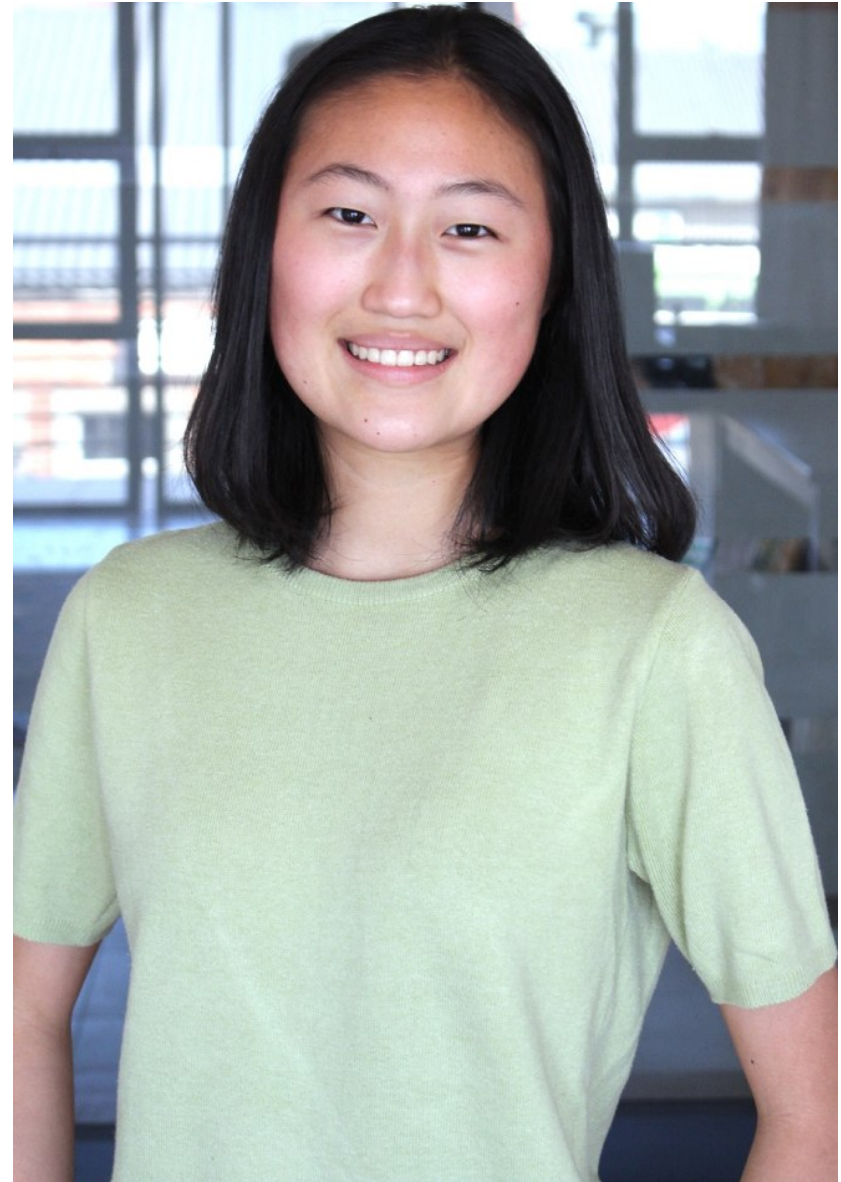

CHAE-RIN KIM

Height 164cm Shoe 38 EU/7 US/5 UK Hair Black Eyes Brown Age 18

CHAE-RIN KIM

Height 164cm Shoe 38 EU/7 US/5 UK Hair Black Eyes Brown Age 18

CHAE-RIN KIM

Height 164cm Shoe 38 EU/7 US/5 UK Hair Black Eyes Brown Age 18

CHAE-RIN KIM

Height 164cm Shoe 38 EU/7 US/5 UK Hair Black Eyes Brown Age 18