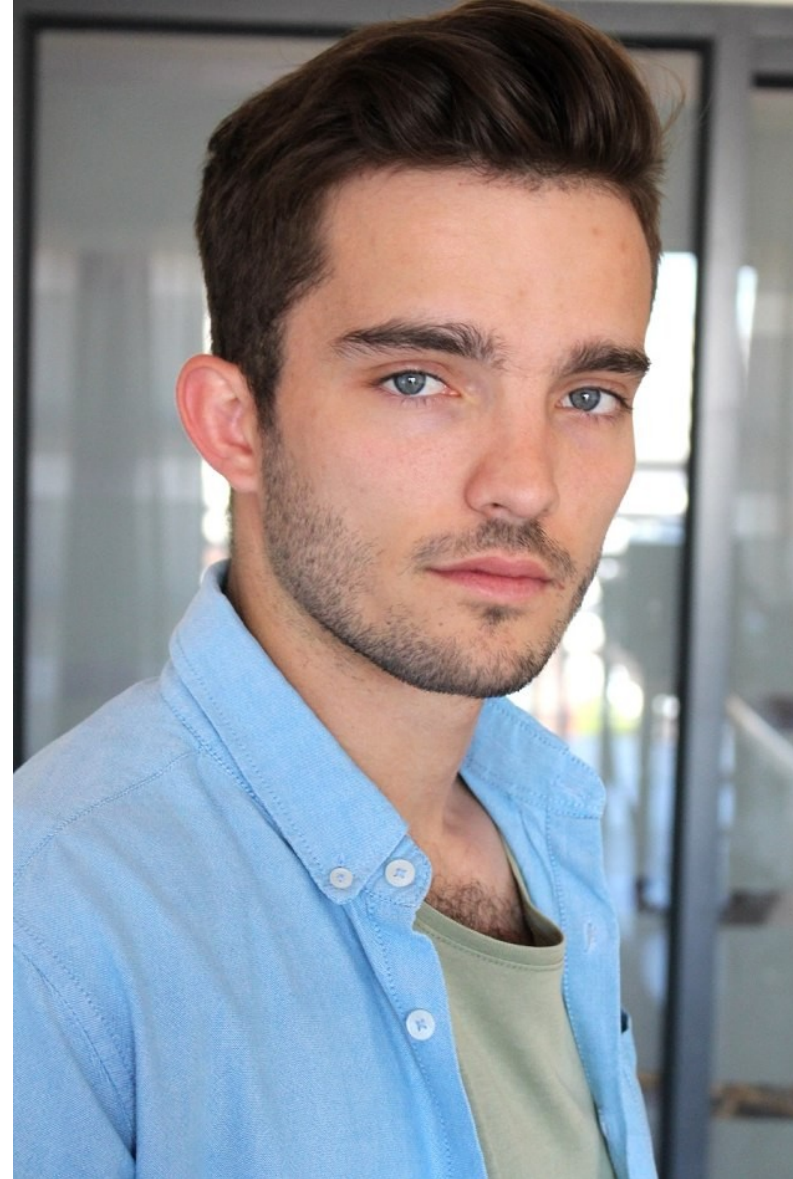

**NICHOLAS MILLS**

Height 177cm Chest 97cm Waist 76cm Suit 101cm/50 Suit Length R Shoe 46 EU/11.5 US/11 UK Hair Dark Blonde Eyes Blue Age 26

NICHOLAS MILLS

Height 177cm Chest 97cm Waist 76cm Suit 101cm/50 Suit Length R Shoe 46 EU/11.5 US/11 UK Hair Dark Blonde Eyes Blue Age 26

NICHOLAS MILLS

Height 177cm Chest 97cm Waist 76cm Suit 101cm/50 Suit Length R Shoe 46 EU/11.5 US/11 UK Hair Dark Blonde Eyes Blue Age 26

**NICHOLAS MILLS**

Height 177cm Chest 97cm Waist 76cm Suit 101cm/50 Suit Length R Shoe 46 EU/11.5 US/11 UK Hair Dark Blonde Eyes Blue Age 26