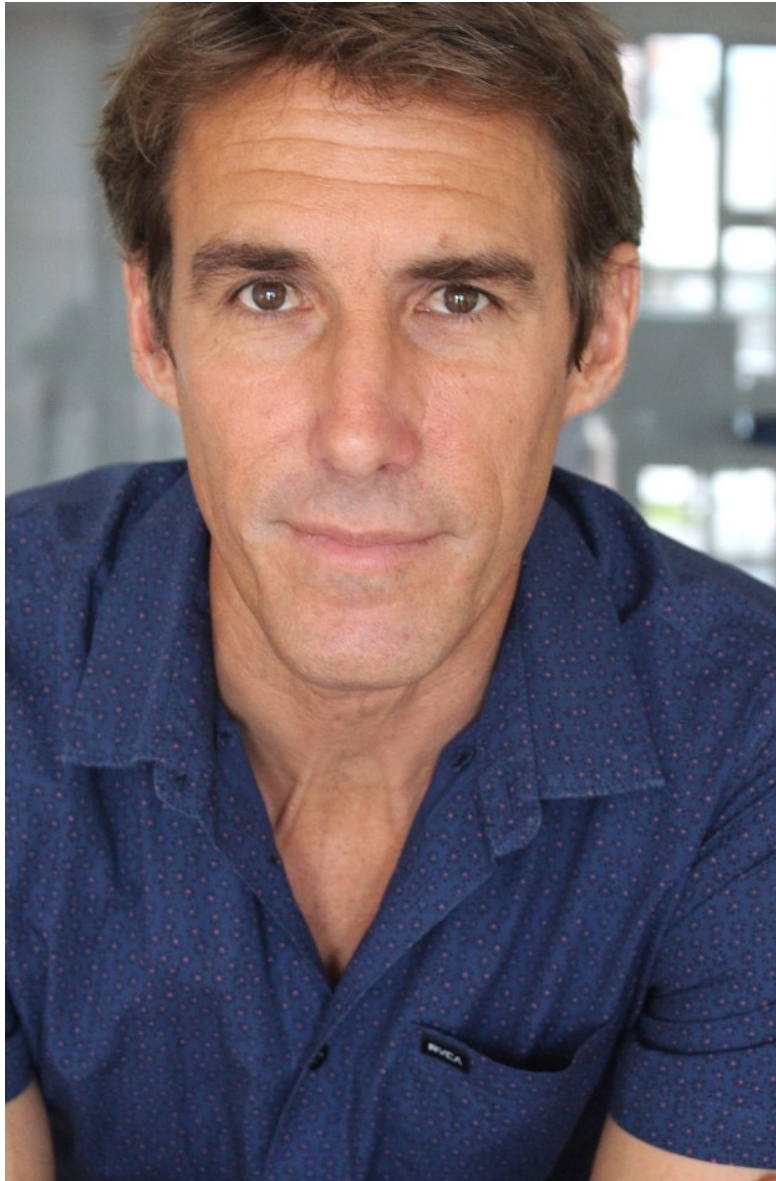

DAVID HARVEY

Height 181cm Chest 102cm Waist 86cm Collar 41cm Suit 106cm/52 Suit Length R Shoe 44.5 EU/10.5 US/10 UK Hair Brown Eyes Brown Age 43

DAVID HARVEY

Height 181cm Chest 102cm Waist 86cm Collar 41cm Suit 106cm/52 Suit Length R Shoe 44.5 EU/10.5 US/10 UK Hair Brown Eyes Brown Age 43