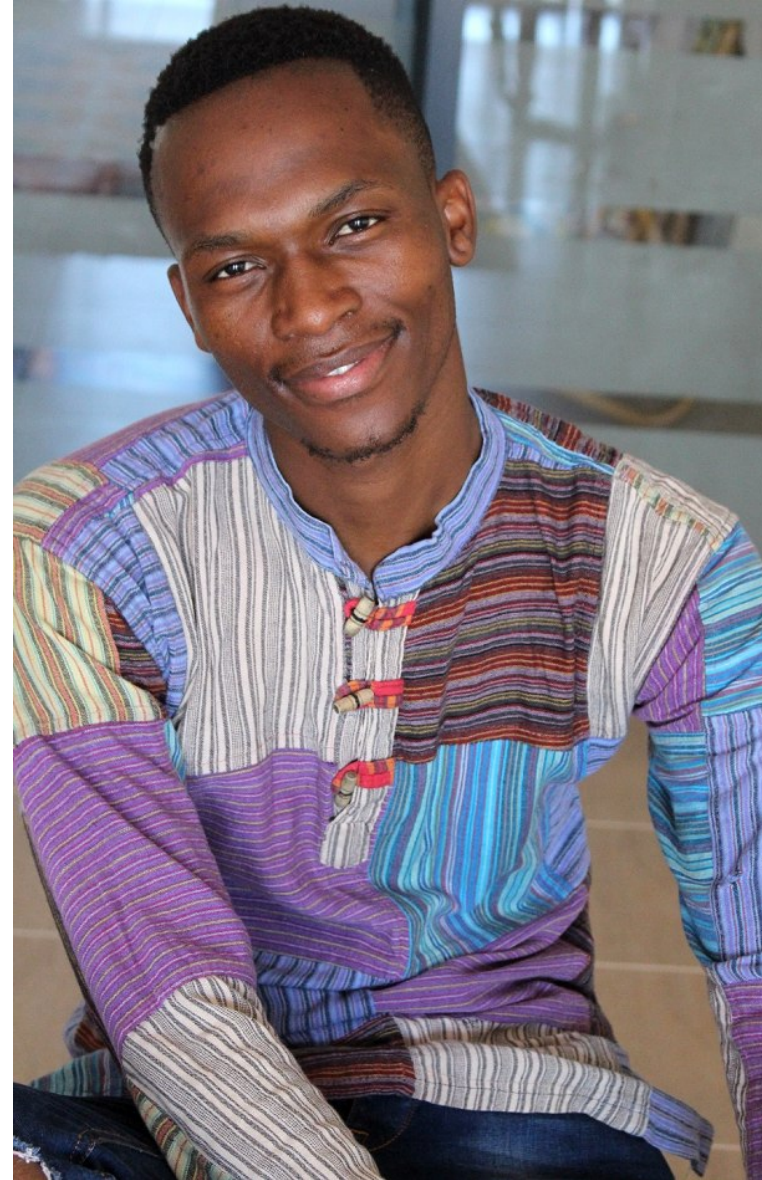

ZUKILE MFENGU

Height 176cm Chest 92cm Waist 78cm Collar 36cm Suit 92cm/46 Suit Length R Shoe 39.5 EU/7 US/6.5 UK Hair Black Eyes Brown Age 21

ZUKILE MFENGU

Height 176cm Chest 92cm Waist 78cm Collar 36cm Suit 92cm/46 Suit Length R Shoe 39.5 EU/7 US/6.5 UK Hair Black Eyes Brown Age 21